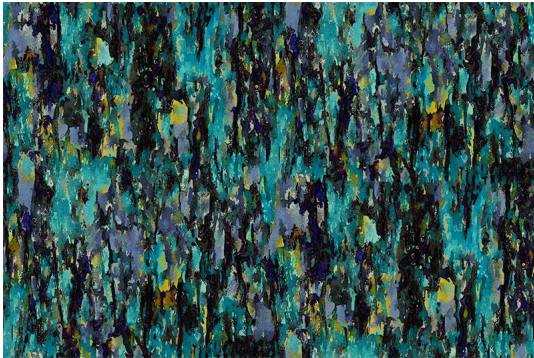

Art of the Loom Palette Velvet

Art of the Loom Palette Velvet PALETTEAL

Rating: Not Rated Yet

Price

[Ask a question about this product](#)

Manufacturer [Art of the Loom](#)

Description

For the slightly more adventurous client we followed up swiftly on the successful Classic Velvet collection. Contemporary velvet is the edgier, endearingly rebellious sibling.